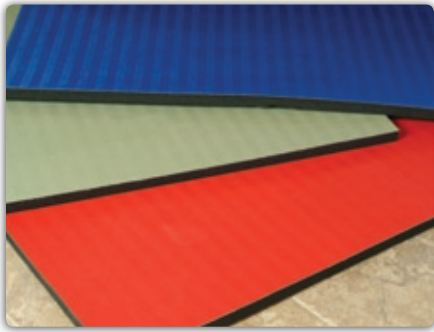

High Quality, Durable Materials

Foam: *Exceptional Shock Absorption*

Dollamur martial arts mats are manufactured using the latest in athletic foam technology. This closed-cell, cross linked polyethylene foam provides maximum shock absorption. Our foam never hardens or shrinks, which allows it to retain its performance throughout the life of the mat.

Vinyl Surface: *Durable, Treated with Bio-Pruf™ Antimicrobials*

Our thick, durable 813 g/m² non-slip vinyl surface will never crack or peel and is specially treated with Bio-Pruf™ antimicrobials to guard against odor-causing microorganisms and microbial deterioration.

Bond: *Indestructible*

Our sophisticated bonding process fuses the vinyl surface and the foam to one another, for a permanent and indestructible bond.

Martial Arts Mat Sizes

All Dollamur martial arts mats come standard with our Flexi-Roll® feature and are available in 2,5 cm, 3 cm, 4 cm and 5 cm thicknesses. All mat systems include 8 cm mat tape, straps and mat cleaner.

Standard Mat Sizes:

- 14 m x 14 m (8 sections) for International Judo (IJF)
- 12 m x 12 m (7 sections) for Judo Club/National (UEJ) and Taekwondo (WTF)
- 10 m x 10 m (6 sections) for Karate (WKF)

Custom sizes available. For a complete list of options and products, visit our web site at www.dollamur.com